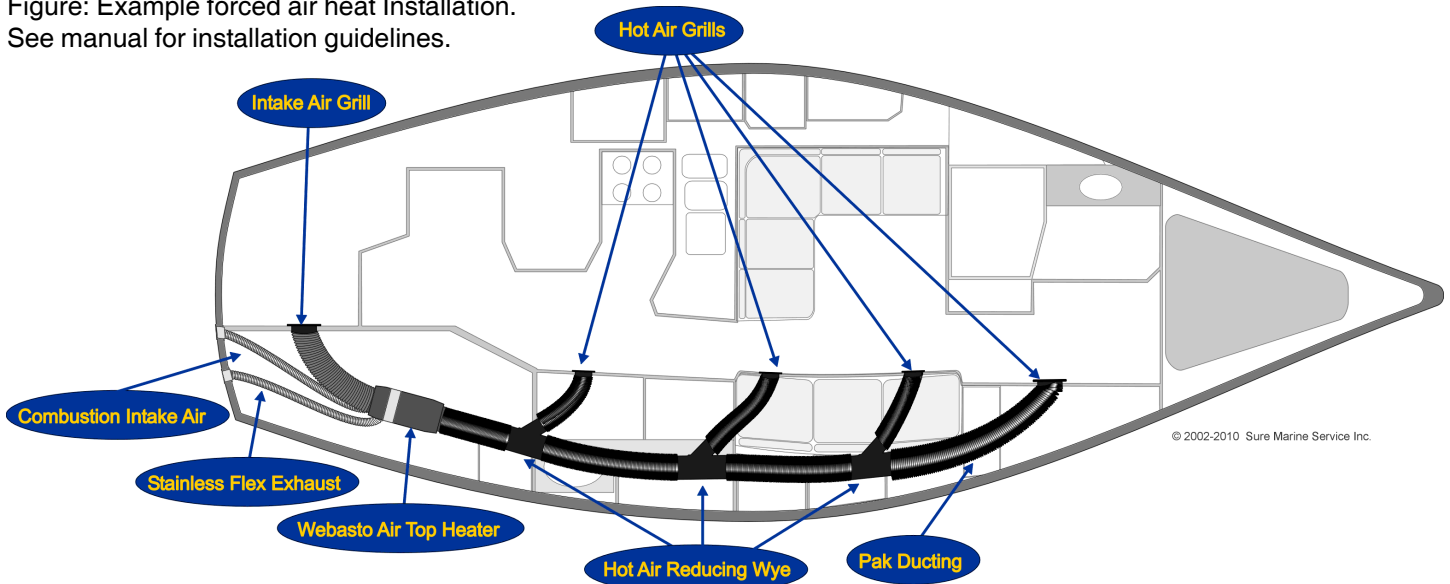

Figure: Example forced air heat installation.
See manual for installation guidelines.