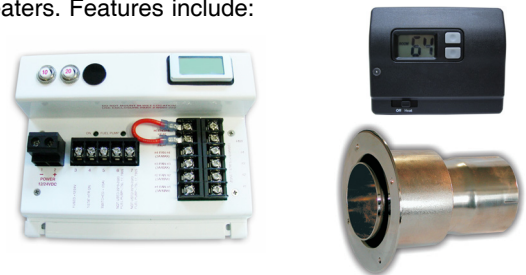

Figure: Example water heat installation. See manual for installation guidelines.