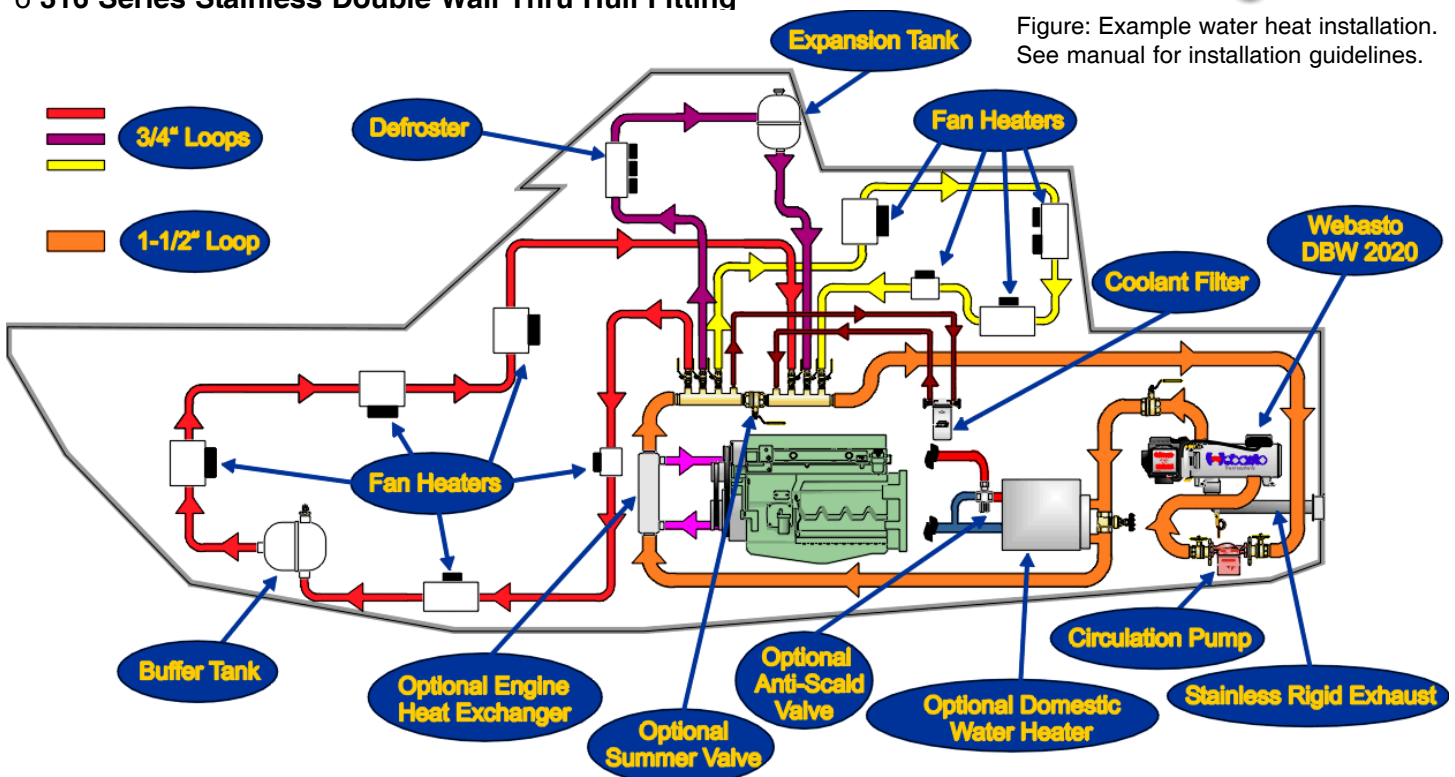

o 316 Series Stainless Double Wall Thru Hull Fitting