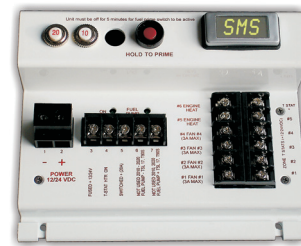

o 316 Series Stainless Double Wall Thru Hull Fitting

o Heavy Duty Exhaust Insulation

o Marine Installation Manual

Figure: Example water heat installation. See manual for installation guidelines.