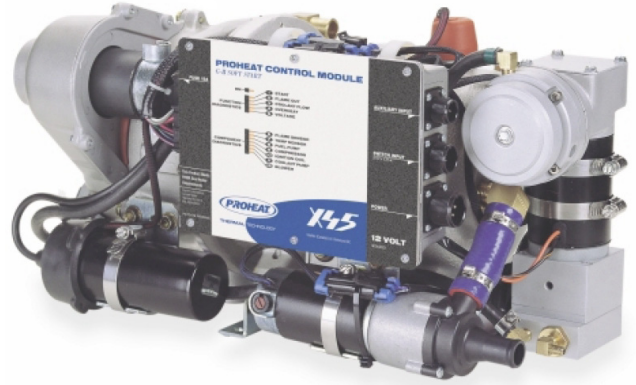

Proheat X-45

Heat Output:	45,000 btu
Fuel Consumption:	.32 gal/hr
Voltage:	Specify either 12 or 24 volt DC
Power Consumption (12v): Full:	7.5 amps
Dimensions:	L 19.5" x W 10.75" x H 10.75" (490mm x 270mm x 270mm)

The **X-45** hydronic heater offered by **Proheat** will heat up to a 48 foot sailboat or a 47 foot powerboat. The **X-45** utilizes 3/4" water hose to deliver heated coolant to fan heaters throughout the boat. The **X-45** uses a 1-1/2" rigid exhaust system, and a 1/4" supply fuel system. The **X-45** is available in 12 or 24 volts.

The **SMS** installation kit features:

o Surewire Water

The Surewire Water board puts all electrical connections into one place making installation and troubleshooting of your heater easier than ever before. Features include: