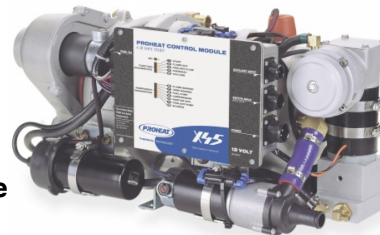

Marine Heating Price List

Please note, the prices listed are in U.S. Dollars.

Proheat X-45

Proheat Model X-45 45,000 BTU Heater Kit
Basic Boat Hydronic Heater Installation Kit with Sure

Part #	Item Description	Quantity	Price Per	Price Total
Heater Equipment				
PH0405	Proheat X-45 Diesel Hydronic Heater 45,000 Btu 12v Marine Installation Manual	1 each	$2,438.30	$2,438.30
002-806	Proheat Surewire Kit	1 each	$506.24	$506.24
Electrical Equipment				
SC1600L-BLACK	Digital Room Thermostat	1 each	$57.46	$57.46
W005-378K	On/off Switch Kit	1 each	$22.96	$22.96
75135K-30	Main Power Breaker Kit	1 each	$16.14	$16.14
W005-213-KIT	3/4" Inline Fan Aquastat	1 each	$33.09	$33.09
Exhaust Equipment				
W002-109	1-1/2" S/S 316 Grade S/S Thru Hull FTG W/GSKTS	1 each	$150.85	$150.85
W005-110	1-1/2" S/S 316 Grade Long 90 Exhaust ELL W/Drain	1 each	$100.45	$100.45
W001-214	1-1/2" S/S 316 Grade Rigid Exhaust Tube / Foot	4 feet	$17.99	$71.96
W002-780	1-1/2" S/S Exhaust Clamps	3 each	$13.86	$41.58
W001-441	Exhaust Insulation Blanket / Foot	5 feet	$40.49	$202.45
45050	High Temperature Exhaust Cement	1 pint	$13.43	$13.43
PERM-81878	High Temperature Silicone Sealer	1 tube	$8.64	$8.64
Fuel Equipment				
W11BVR-1/4	Garber Fuel Filter With Mount Bracket & Fittings	1 each	$65.69	$65.69
W005-913-1	1/4" S/S Fuel Pickup Tube with Return	1 each	$85.65	$85.65
001-449	1/4" A-1 Fuel Rated Hose	20 feet	$3.35	$67.00
PERM-80015	Permatex Form-A -Gasket #2, 1.5 oz Tube	1 each	$3.32	$3.32
Water System Equipment				
WSMS-0092010	Water Conditioner Kit	1 each	$153.87	$153.87
W002-105B	SMS 5 gal. Steel Buffer Tank Kit	1 each	$196.37	$196.37
W002-103	SMS 2-1/2 Gallon Steel Expansion Tank Kit	1 each	$193.50	$193.50
001-453	3/4" Webasto System Hose / Foot	100 feet	$2.83	$283.00
002-621S	3/4" Shut Off Valve W/Hose Spuds	2 each	$18.58	$37.16
001-394K	Drain Valve Kit	1 each	$24.25	$24.25
CLA-012	#12 S/S Hose Clamps	24 each	$1.73	$41.52
PERM-80019	Permatex Form-A -Gasket #3, 4oz Tube	1 tube	$6.77	$6.77
AS05	FasSeal-ATS Anaerobic Thread Sealant with PTFE	1 each	$25.58	$25.58
001-840	Sta/Clean Antifreeze / Gallon	4 gallons	$25.67	$102.68
Fan Heater Equipment				
W002-6214	REAL Single 4" Outlet Fan Heater 7,000 Btu	1 each	$288.69	$288.69
W002-6424	REAL Dual 4" Outlet Fan Heater 14,000 Btu	1 each	$365.72	$365.72
W002-6414	REAL Single 4" Outlet Fan Heater 14,000 Btu	1 each	$333.01	$333.01
W002-6013	REAL Single 3" Head Fan Heater 3,500 Btu	1 each	$232.57	$232.57
W002-911.36	Fan Heater Two Speed Switch & Plate .36 amp	2 each	$29.98	$59.96
W002-911.70	Fan Heater Two Speed Switch & Plate .70 amp	2 each	$32.49	$64.98

May-12

Retail Price FOB Seattle

$6,294.84

Price subject to change without notice

This is a generic kit that contains most parts that are likely needed for installation but, as with all Sure Marine Service kits, parts may be added or subtracted to suit your particular installation requirements.

Sure Marine Service
5320 28th Ave. N.W.
Seattle, WA 98107
(800)562-7797 (206)784-9903
Shop Online: www.suremarineservice.com