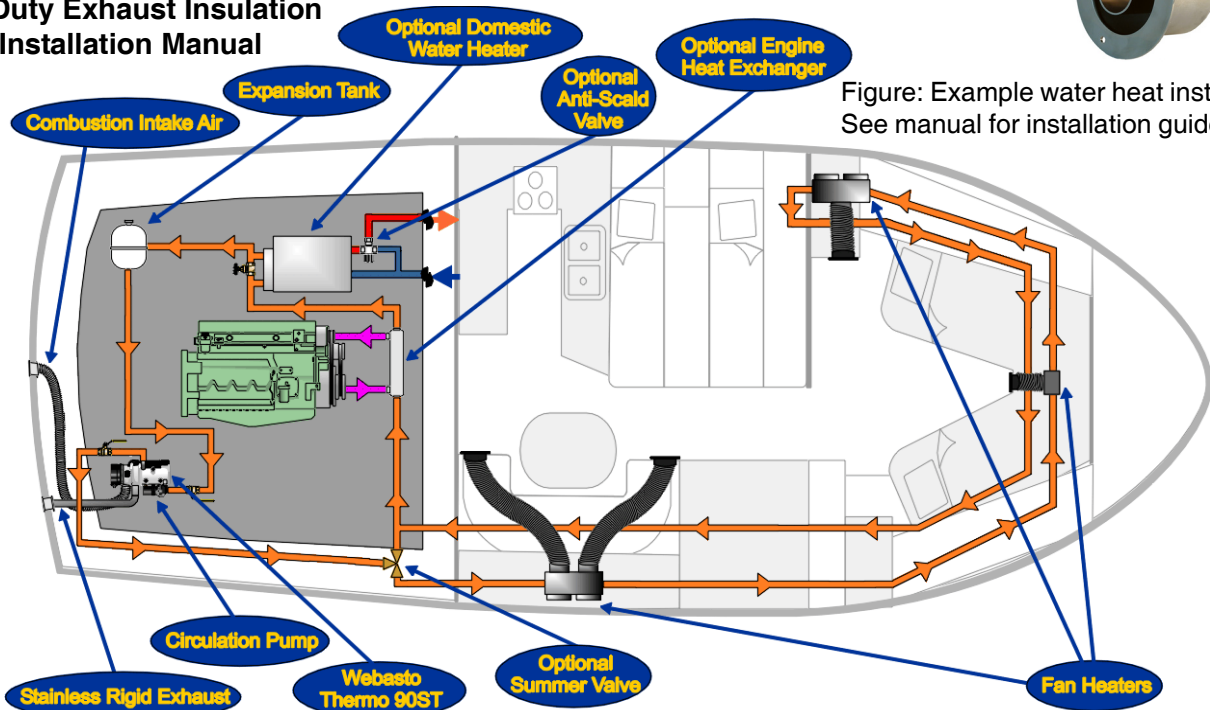

- o Ready for hassle free **thermostat** wiring
Up to **four zones!**
- o Domestic water heater control wiring
- o Easy to add **engine heat** control
- o **Hour meter** to track run time of the heater
- o Comes with **protective cover** and backing plate
- o **Breaker protection** of heater in one convenient place
- o Fuel pump **indicator light**
- o Fuel pump **priming button**

No more disconnecting or bridging wires.

- o 316 Series Stainless Double Wall Thru Hull Fitting
- o Heavy Duty Exhaust Insulation
- o Marine Installation Manual

Figure: Example water heat installation.
See manual for installation guidelines.