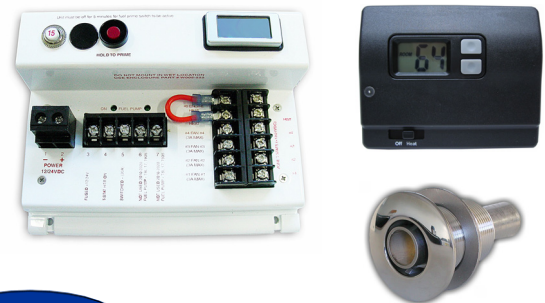

o 316 Series Stainless Double Wall Thru Hull Fitting

o Heavy Duty Exhaust Insulation

o Marine Installation Manual