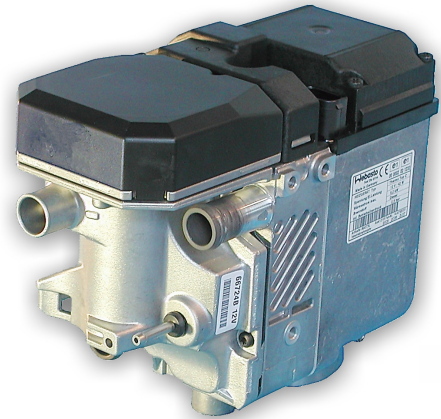

Heat Output:	17,000 btu
Fuel Consumption:	.18 gal/hr
Voltage:	12 or 24 volt DC
Power Consumption (12v):	
Full:	3.8 amps
Start-up (first 30 secs.)	8.8 amps
Dimensions:	L 9" x W 4" x H 6 2/5" (232mm x 105mm x 163mm)

The **TSL-17** is the smallest water heater offered by Webasto and will heat up to a 38 foot sailboat or a 34 foot powerboat. The **TSL-17** utilizes 3/4" water hose to deliver heated coolant to fan heaters throughout the boat. The **TSL-17** uses a 22mm flex exhaust system, and a 3/16" fuel system. The **TSL-17** is available in 12 or 24 volts.

The **SMS** installation kit features:

o Surewire Water

The Surewire Water board puts all electrical connections into one place making installation and troubleshooting of your heater easier than ever before. The Surewire Water is for all Webasto Water heaters. Features include: