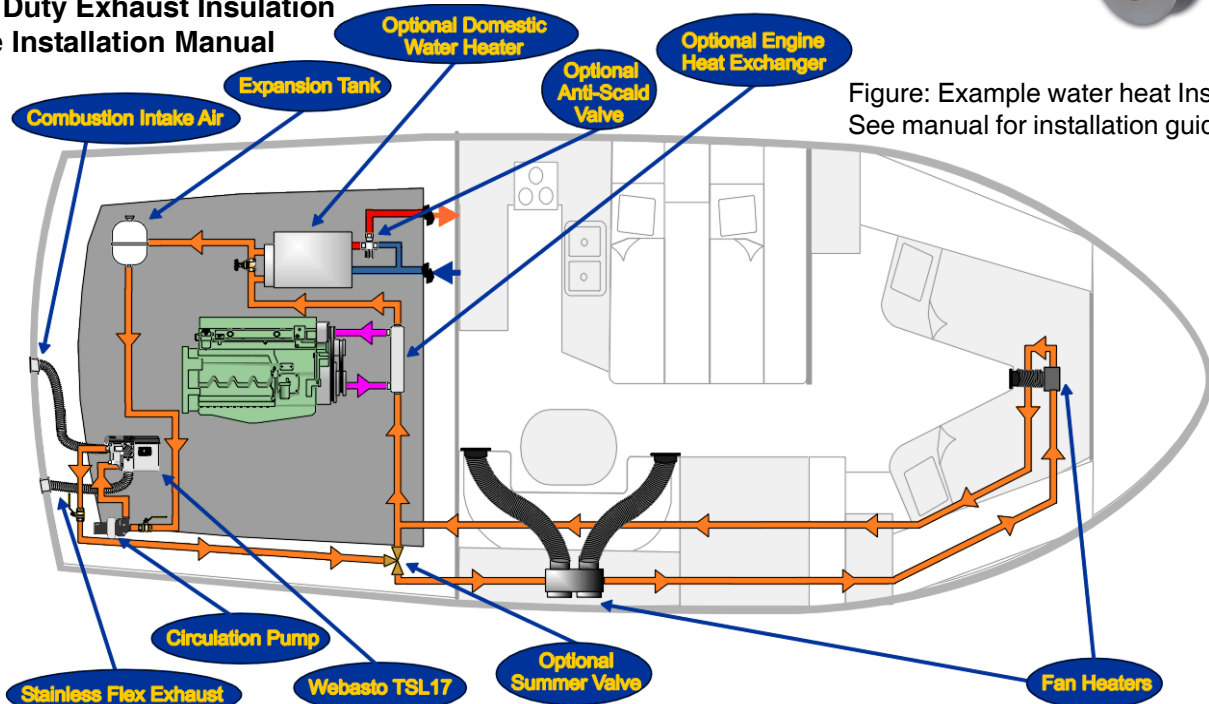

o 316 Series Stainless Double Wall Thru Hull Fitting

o Heavy Duty Exhaust Insulation

o Marine Installation Manual