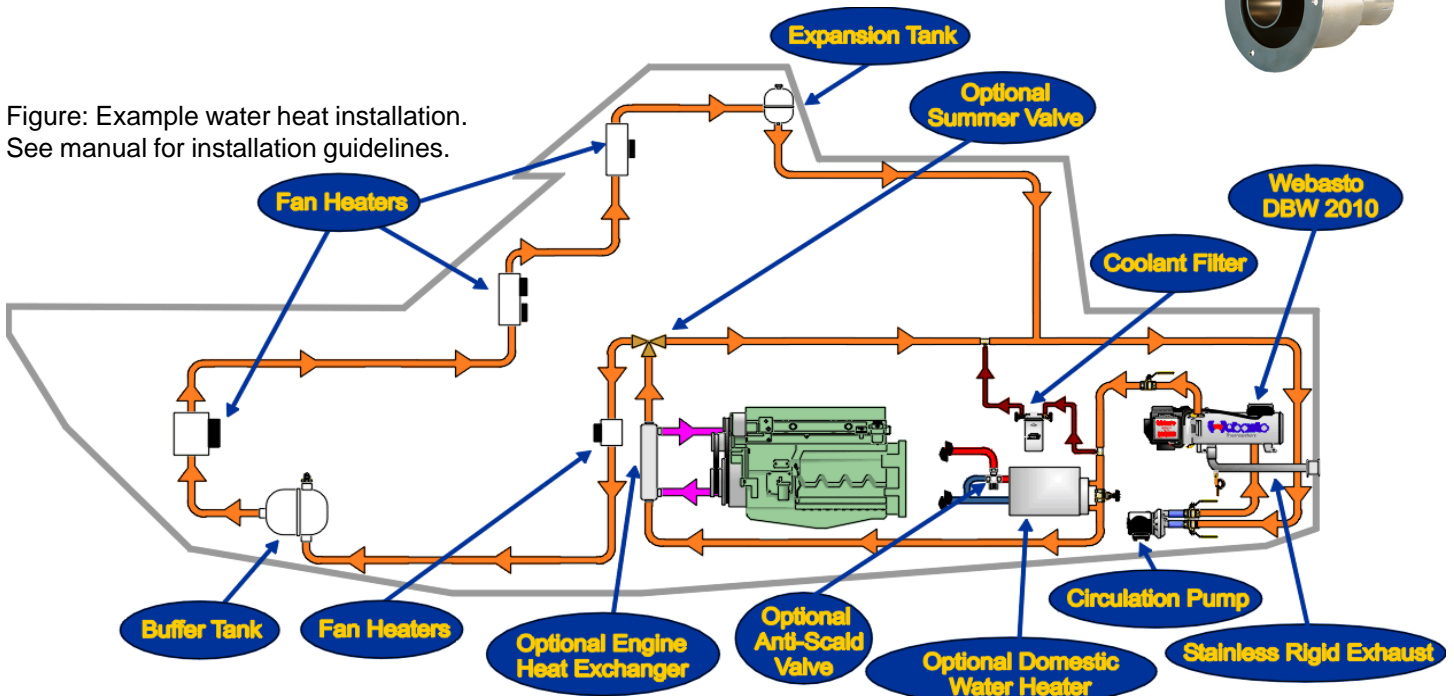

o Marine Installation Manual

Figure: Example water heat installation. See manual for installation guidelines.