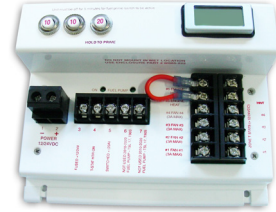

o Surewire Water

The Surewire Water board puts all electrical connections into one place making installation and troubleshooting of your heater easier than ever before. The Surewire Water is for all Webasto Water heaters. Features include:

- o Ready for hassle free **thermostat** wiring
  Up to **four zones!**
- o Domestic water heater control wiring
- o Easy to add **engine heat** control
- o **Hour meter** to track run time of the heater
- o Comes with **protective cover** and backing plate
- o **Breaker protection** of heater in one convenient place