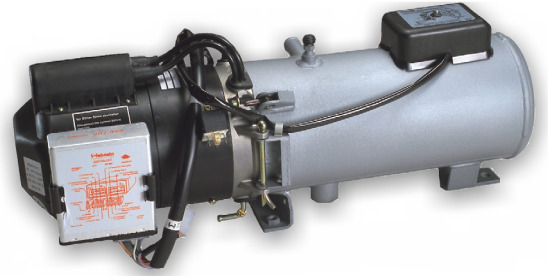

Heat Output:	45,000 btu
Fuel Consumption:	.4 gal/hr (1.5 l/hr)
Voltage:	12 or 24 volt DC available
Power Consumption (12v): Full:	7.1 amps
Coolant Operating Temperature: Opens at: Closes at:	158° F ( 70° C ) ± 6° F 140° F ( 60° C ) ± 9° F
Dimensions:	L 23" x W 8.1" x H 9" (584mm x 205mm x 228mm)
Weight:	33 lbs (15 kg)

The **DBW 2010** hydronic heater offered by Webasto will heat up to a 48 foot sailboat or a 47 foot powerboat. The **DBW 2010** utilizes 3/4" water hose to deliver heated coolant to fan heaters throughout the boat. The **DBW 2010** uses a 1-1/2" rigid exhaust system, and a 1/4" supply and return fuel system. The **DBW 2010** is available in 12 or 24 volts.