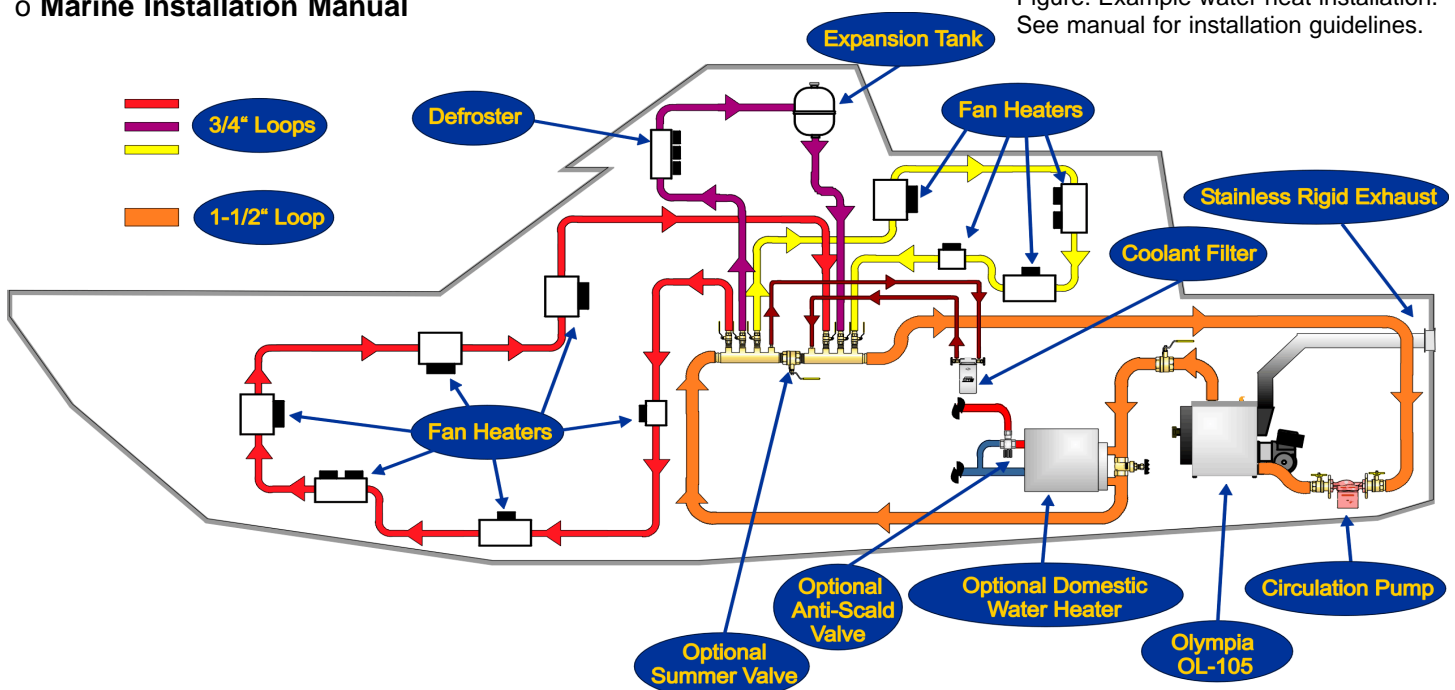

o 120 VAC Beckett Firing Head with Honeywell Controls

o White Powder Coated Boiler Covers

o Marine Installation Manual

Figure: Example water heat installation. See manual for installation guidelines.