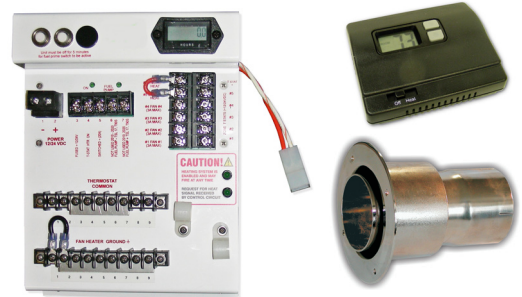

Olympia OL-105

Heat Output:	105,000 btu
Fuel Consumption:	.85 gal/hr (3.2 l/hr)
Voltage:	120 volts AC
Power Consumption:	1.5 amps @ 120 VAC (2.9 amps including pump)
Coolant Operating Temperature:	
Opens at:	180° F (82.2° C)
Closes at:	150° F (65.6° C)
Dimensions:	L 32" x W 20" x H 21.25" (813mm x 508mm x 540mm)
Dry Weight:	233 lbs (105.69 kg)

The **OL-105** 105,000 btu hydronic heater will heat ships ranging from 70' to 100'. The **OL-105** utilizes 1-1/2" water hose to deliver heated coolant to 3/4" zones of fan heaters throughout the boat. The **OL-105** uses a 2-3/4" rigid exhaust system, and a 1/4" fuel system. The **OL-105** is available in 120 volts AC.

The **SMS** installation kit features:

o Surewire Water

The Surewire Water board puts all electrical connections into one place making installation and troubleshooting of your heater easier than ever before. The Surewire Water is for all Webasto Water heaters. Features include:

- o Ready for hassle free **thermostat** wiring
  Up to **four zones!**
- o Domestic water heater control wiring
- o Easy to add **engine heat** control
- o **Hour meter** to track run time of the heater
- o Comes with **stainless enclosure box**
- o **Breaker protection** of heater in one convenient place
- o **Ground Bar** for cleaner wiring

o 120 VAC Beckett Firing Head with Honeywell Controls

o White Powder Coated Boiler Covers

o Marine Installation Manual