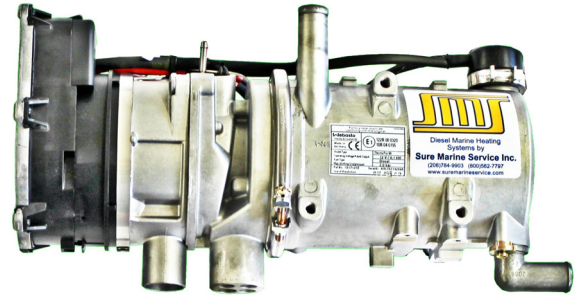

Heat Output:	31,000 btu
Fuel Consumption:	.24 gal/hr (0.91 l/hr)
Voltage:	12 or 24 volt DC available
Power Consumption (12v):	
Full:	7 amps
Start-up (first 60 secs):	11.5 amps
Coolant Operating Temperature:	
Opens at:	168° F (75.6° C)
Closes at:	150° F (65.6° C)
Dimensions:	L 15" x W 5.16" x H 9.13" (381mm x 131mm x 232mm)
Weight:	10.8 lbs (4.9 kg)

The **Thermo Pro 90** hydronic heater offered by Webasto will heat up to a 42 foot sailboat or a 40 foot powerboat. With its integral circulation pump the **Thermo Pro 90** utilizes 3/4" water hose to deliver heated coolant to fan heaters throughout the boat (3 gpm @ 10 ft head). The **Thermo Pro 90** uses a 1-1/2" rigid exhaust system, and a 3/16" fuel system. The **Thermo Pro 90** is available in 12 or 24 volts.

The **SMS** installation kit features:

o Surewire Water

The Surewire Water board puts all electrical connections into one place making installation and troubleshooting of your heater easier than ever before. The Surewire Water is for all Webasto Water heaters. Features include: