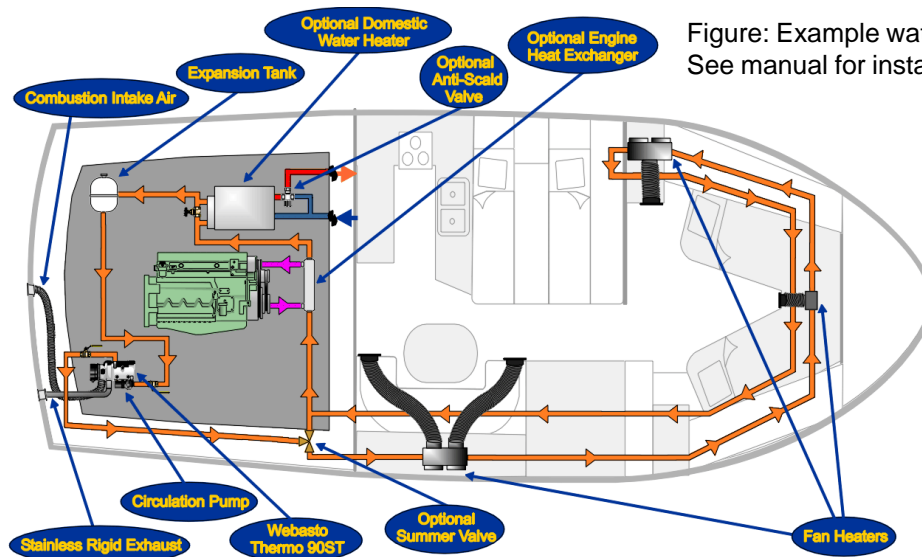

- o Ready for hassle free **thermostat** wiring
Up to **four zones!**
- o Domestic water heater control wiring
- o Easy to add **engine heat** control
- o **Hour meter** to track run time of the heater
- o Comes with **protective cover** and backing plate
- o **Breaker protection** of heater in one convenient place
- o Fuel pump **indicator light**
- o Fuel pump **priming button**

No more disconnecting or bridging wires.

o Marine Installation Manual

Figure: Example water heat installation. See manual for installation guidelines.

Marine Heating Price List

Thermo Pro 90

**Webasto Model Thermo Pro 90 31,000 BTU Heater Kit
Basic Boat Hydronic Heater Installation Kit with SureWire**