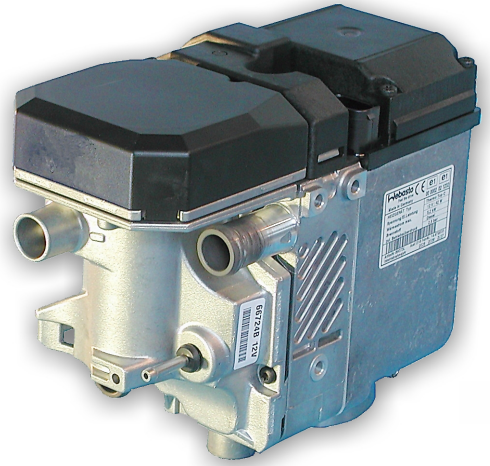

Heat Output:	17,000 btu
Fuel Consumption:	.18 gal/hr (0.68 l/hr)
Voltage:	12 or 24 volt DC available
Power Consumption (12v):	
Full:	3.8 amps
Start-up (first 30 secs):	8.8 amps
Coolant Operating Temperature:	
Opens at:	169.7° F (76.5° C)
Closes at:	159.8° F (71° C)
Dimensions:	L 8.43" x W 4.17" x H 6.61" (214mm x 106mm x 168mm)
Weight:	6.39 lbs (2.9 kg)

The **TSL-17** is the smallest water heater offered by Webasto and will heat up to a 38 foot sailboat or a 34 foot powerboat. The **TSL-17** utilizes 3/4" water hose to deliver heated coolant to fan heaters throughout the boat. The **TSL-17** uses a 22mm flex exhaust system, and a 3/16" fuel system. The **TSL-17** is available in 12 or 24 volts.

The **SMS** installation kit features:

o Surewire Water

The Surewire Water board puts all electrical connections into one place making installation and troubleshooting of your heater easier than ever before. The Surewire Water is for all Webasto Water heaters. Features include: