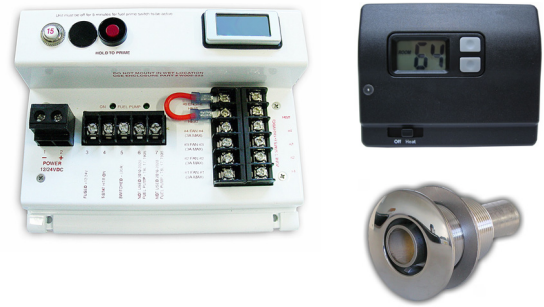

o Surewire Water

The Surewire Water board puts all electrical connections into one place making installation and troubleshooting of your heater easier than ever before. The Surewire Water is for all Webasto Water heaters. Features include:

1. o Ready for hassle free **thermostat** wiring
     Up to **four zones!**
   - o Domestic water heater control wiring
   - o Easy to add **engine heat** control
   - o **Hour meter** to track run time of the heater
   - o Comes with **protective cover** and backing plate
   - o **Breaker protection** of heater in one convenient place
   - o **Breaker protection** of heater in one convenient place
   - o Fuel pump **indicator light**
   - o Fuel pump **priming button**
2. No more disconnecting or bridging wires.