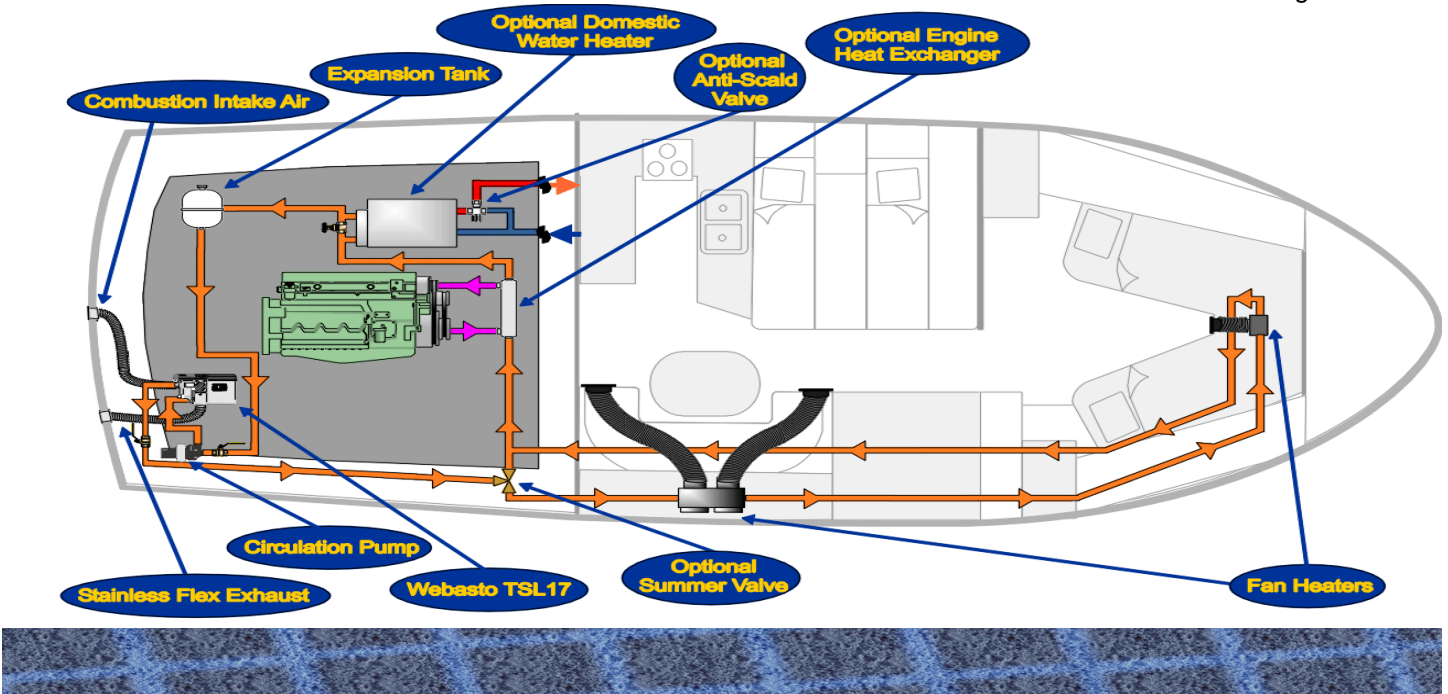

o Marine Installation Manual

Figure: Example water heat Installation. See manual for installation guidelines.