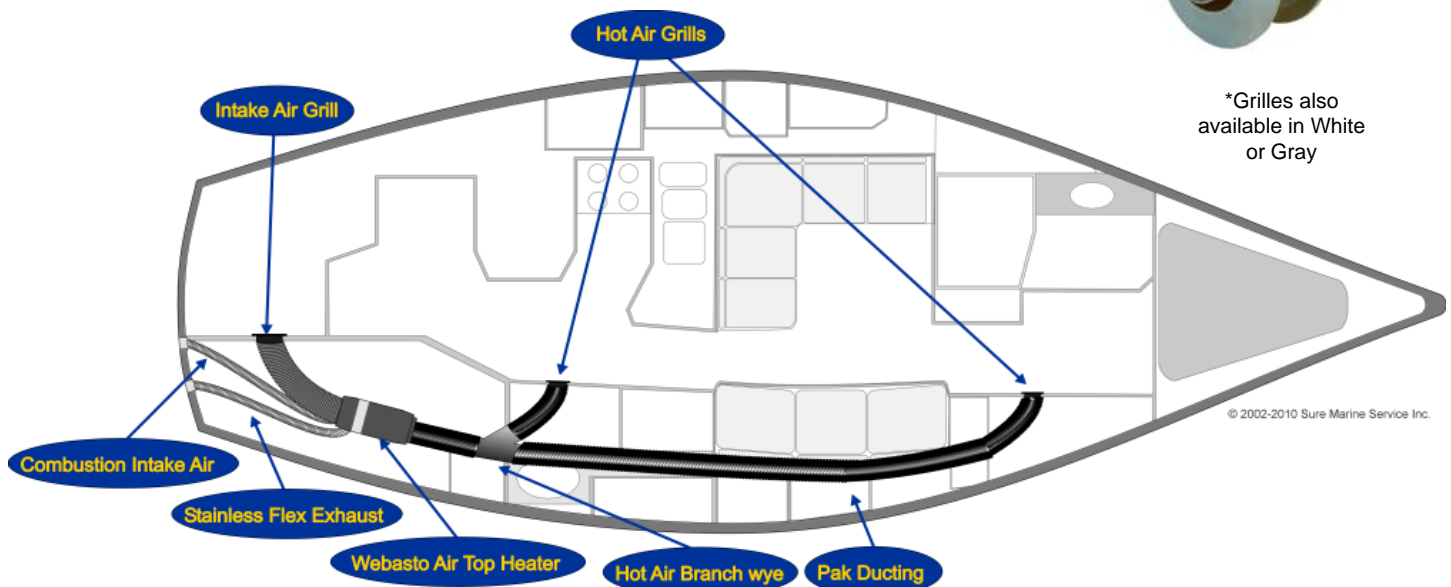

o Marine Installation Manual

Figure: Example forced air heat Installation.
See manual for installation guidelines.

© 2002-2010 Sure Marine Service Inc.