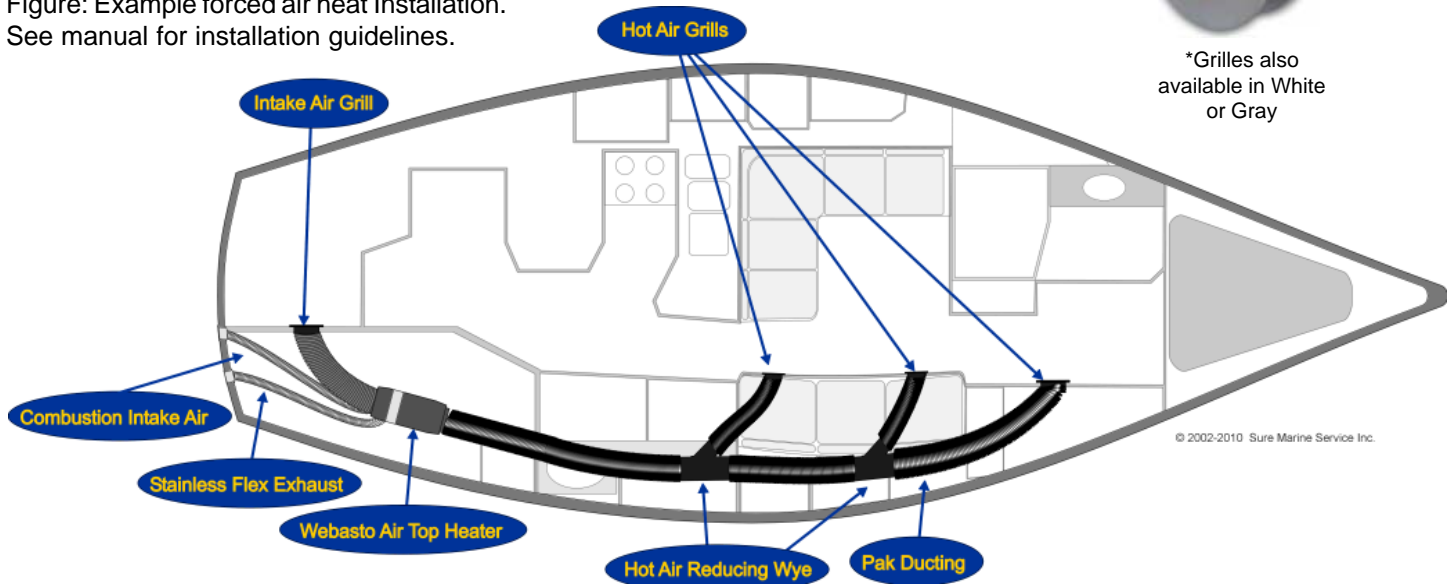

Figure: Example forced air heat Installation. See manual for installation guidelines.