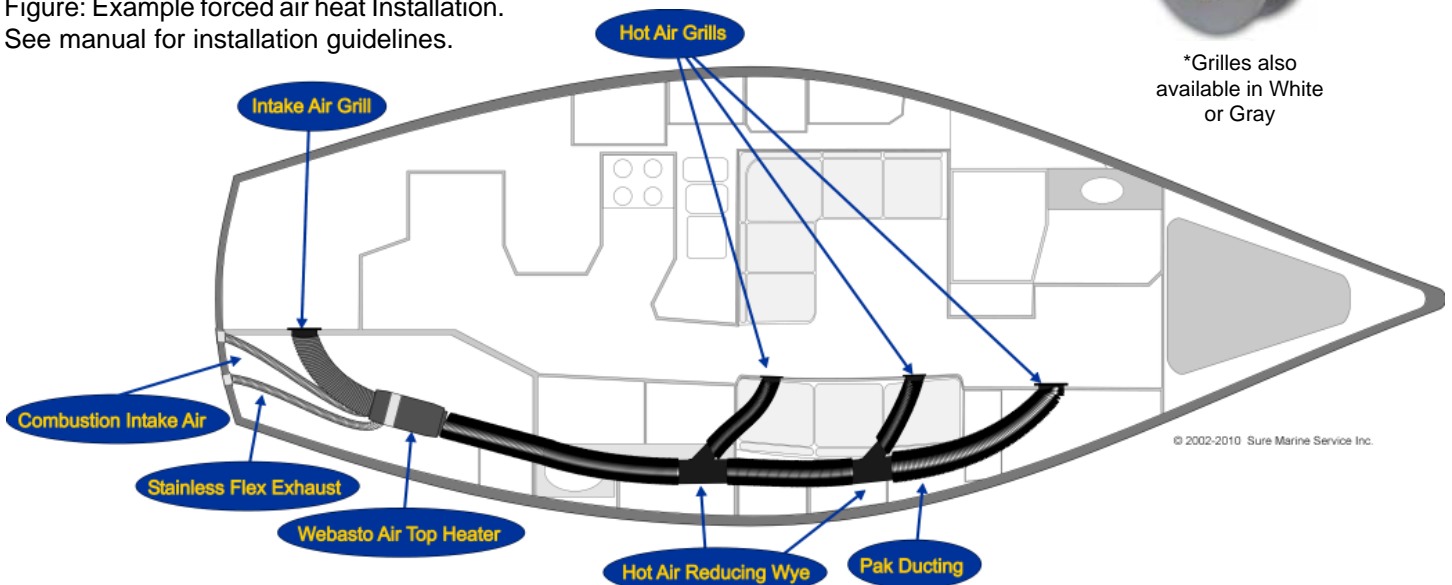

*Grilles also available in White or Gray

Figure: Example forced air heat Installation. See manual for installation guidelines.