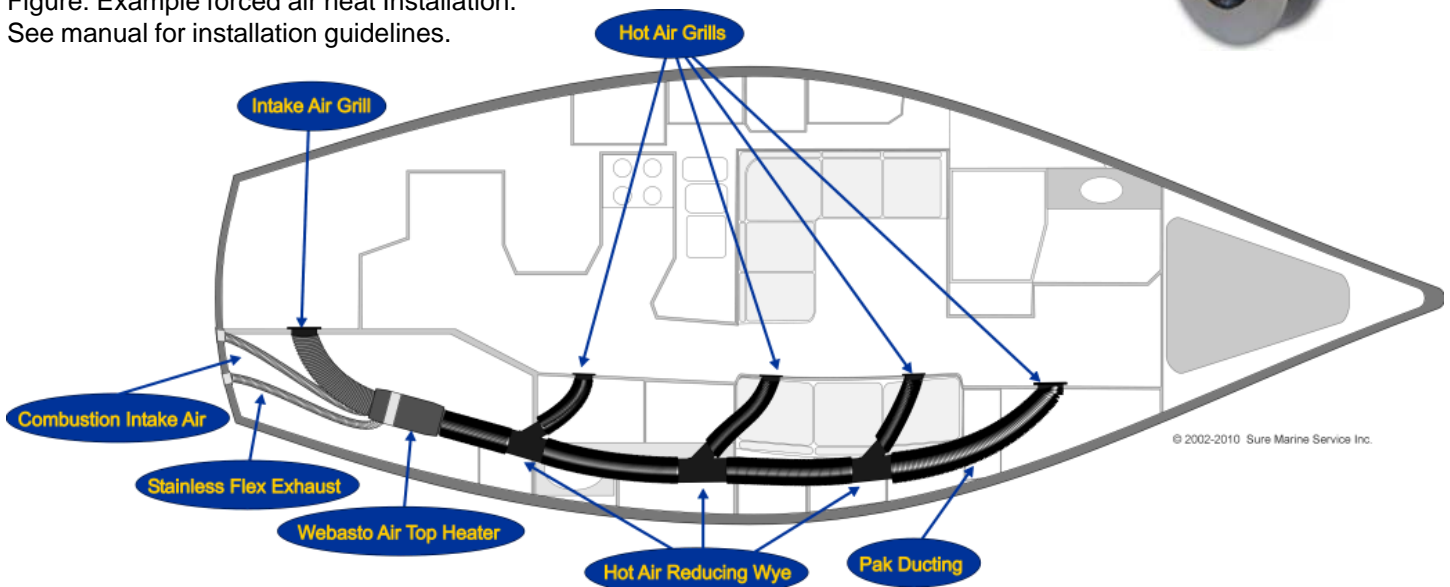

Figure: Example forced air heat Installation.
See manual for installation guidelines.