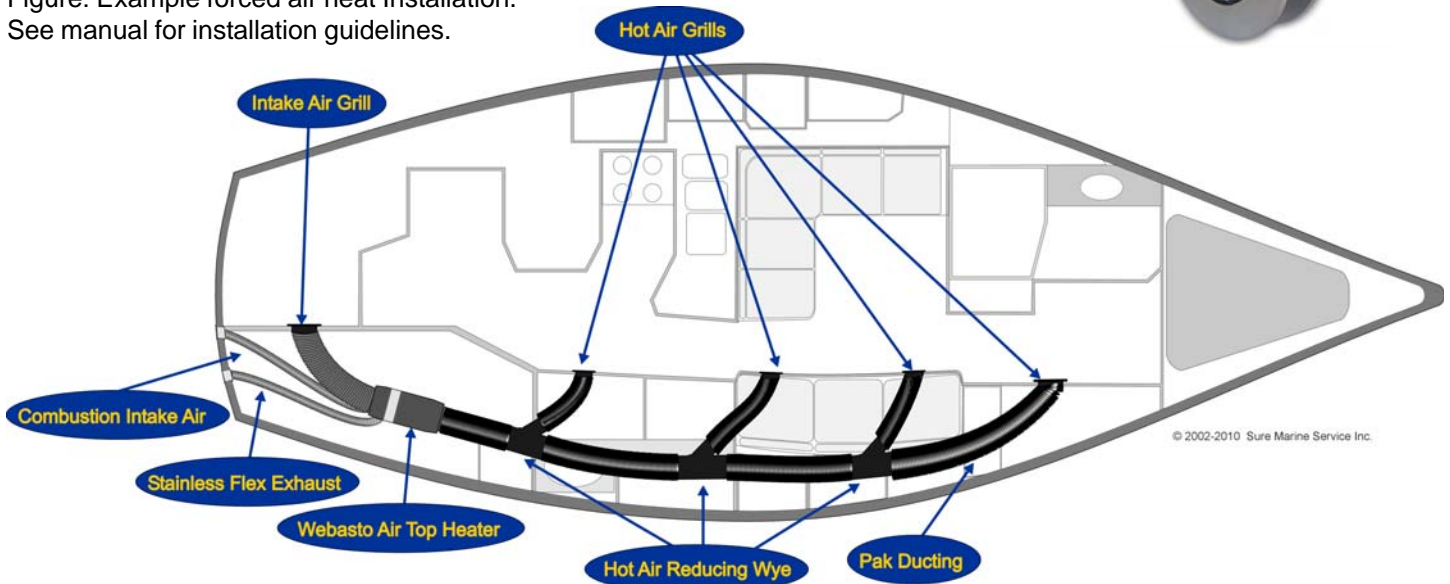

Figure: Example forced air heat Installation.
See manual for installation guidelines.