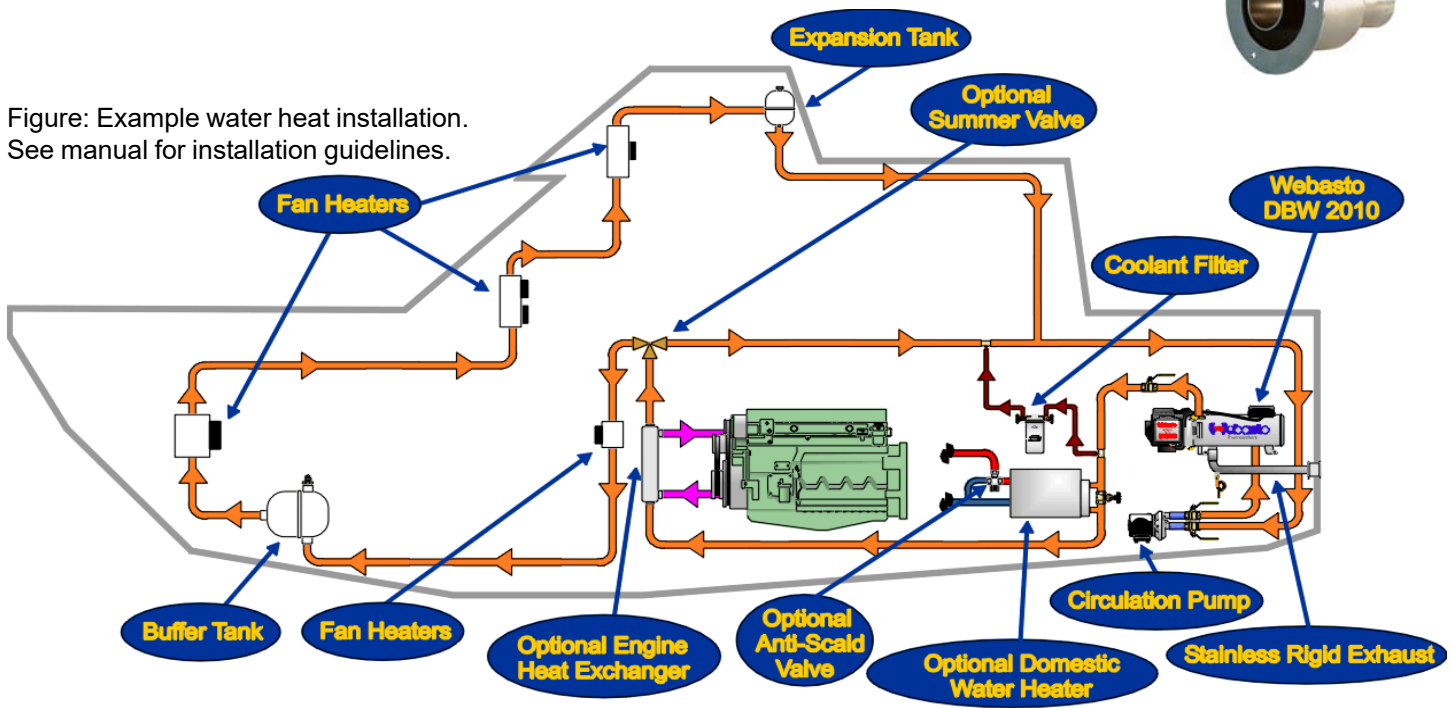

o Marine Installation Manual

Figure: Example water heat installation. See manual for installation guidelines.