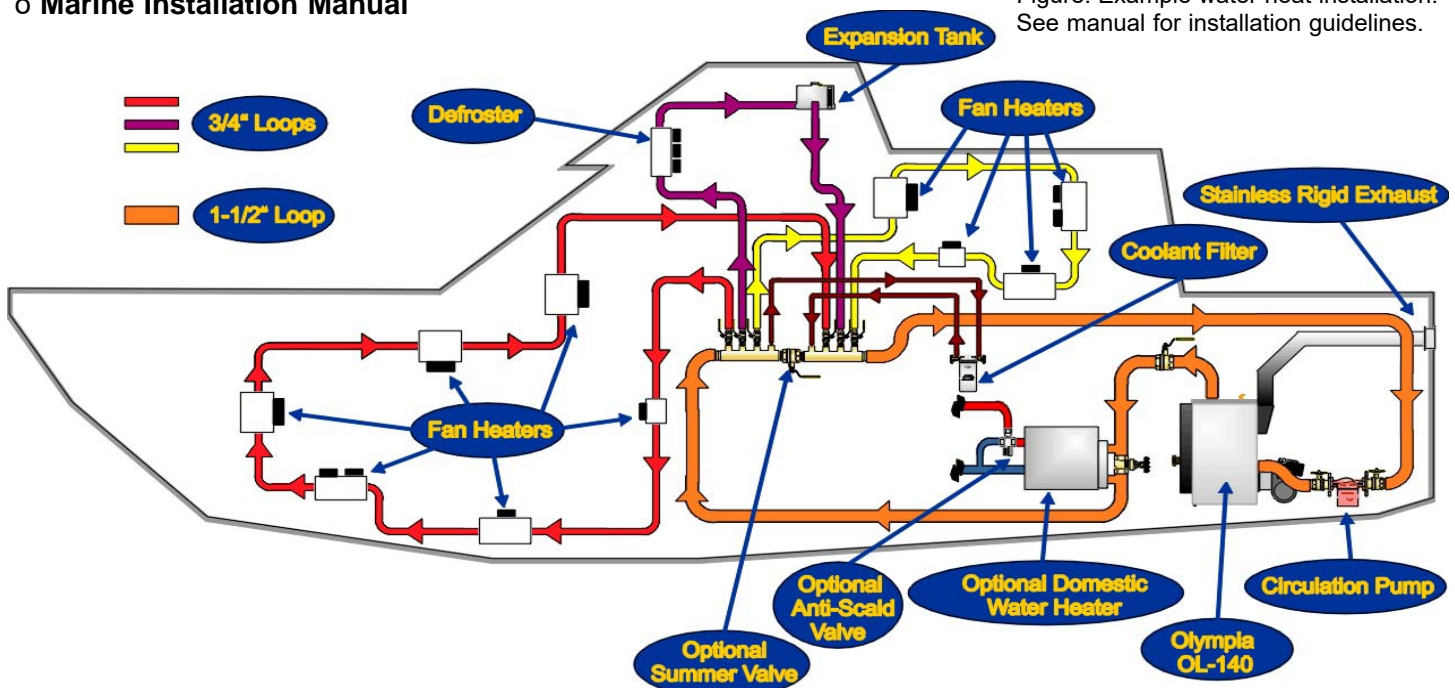

o 120 VAC Beckett Firing Head with Honeywell Controls

o White Powder Coated Boiler Covers

o Marine Installation Manual

Figure: Example water heat installation. See manual for installation guidelines.