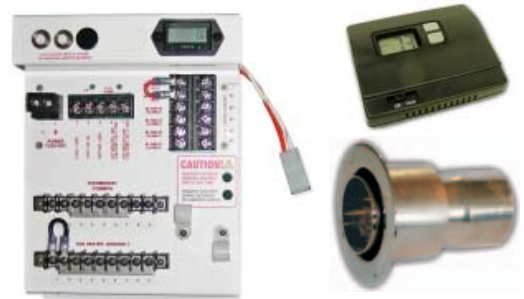

Olympia OL140

Heat Output:	140,000 btu
Fuel Consumption:	1.10 gal/hr (4.16 l/hr)
Voltage:	120 volts AC
Power Consumption:	1.5 amps @ 120 VAC (2.9 amps including pump)
Coolant Operating Temperature:	
Opens at:	180° F (82.2° C)
Closes at:	150° F (65.6° C)
Dimensions:	L 32.6" x W 20.9" x H 29.5" (828mm x 531mm x 749mm)
Dry Weight:	420 lbs (190.51 kg)

The **OL140** 140,000 btu hydronic heater will heat ships ranging from 70' to 150'. The **OL140** utilizes 1-1/2" water hose to deliver heated coolant to 3/4" zones of fan heaters throughout the boat. The **OL140** uses a 4" rigid exhaust system, and a 1/4" fuel system. The **OL140** is available in 120 volts AC.

The **SMS** installation kit features:

o Surewire Water

The Surewire Water board puts all electrical connections into one place making installation and troubleshooting of your heater easier than ever before. The Surewire Water is for all Webasto Water heaters. Features include:

- o Ready for hassle free **thermostat** wiring
  Up to **four zones!**
- o Domestic water heater control wiring
- o Easy to add **engine heat** control
- o **Hour meter** to track run time of the heater
- o Comes with **stainless enclosure box**
- o **Breaker protection** of heater in one convenient place
- o **Ground Bar** for cleaner wiring

o 120 VAC Beckett Firing Head with Honeywell Controls

o White Powder Coated Boiler Covers

o Marine Installation Manual