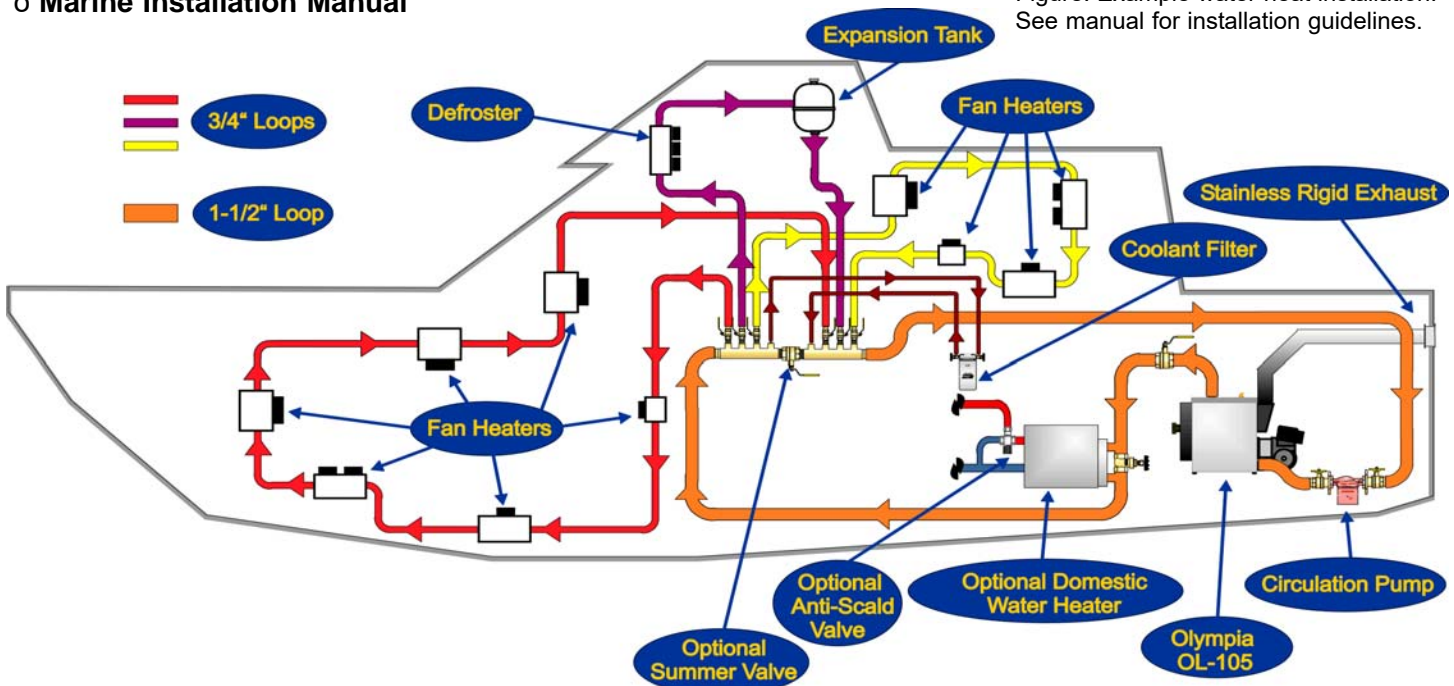

The **OL-105** 105,000 btu hydronic heater will heat ships ranging from 70' to 100'. The **OL-105** utilizes 1-1/2" water hose to deliver heated coolant to 3/4" zones of fan heaters throughout the boat. The **OL-105** uses a 2-3/4" rigid exhaust system, and a 1/4" fuel system. The **OL-105** is available in 120 volts AC.

The **SMS** installation kit features:

o Surewire Water

The Surewire Water board puts all electrical connections into one place making installation and troubleshooting of your heater easier than ever before. The Surewire Water is for all Webasto Water heaters. Features include:

- o Ready for hassle free **thermostat** wiring
Up to **four zones!**
- o Domestic water heater control wiring
- o Easy to add **engine heat** control
- o **Hour meter** to track run time of the heater
- o Comes with **stainless enclosure box**
- o **Breaker protection** of heater in one convenient place
- o **Ground Bar** for cleaner wiring

o 120 VAC Beckett Firing Head with Honeywell Controls

o White Powder Coated Boiler Covers

o Marine Installation Manual

Figure: Example water heat installation. See manual for installation guidelines.

Marine Heating Price List