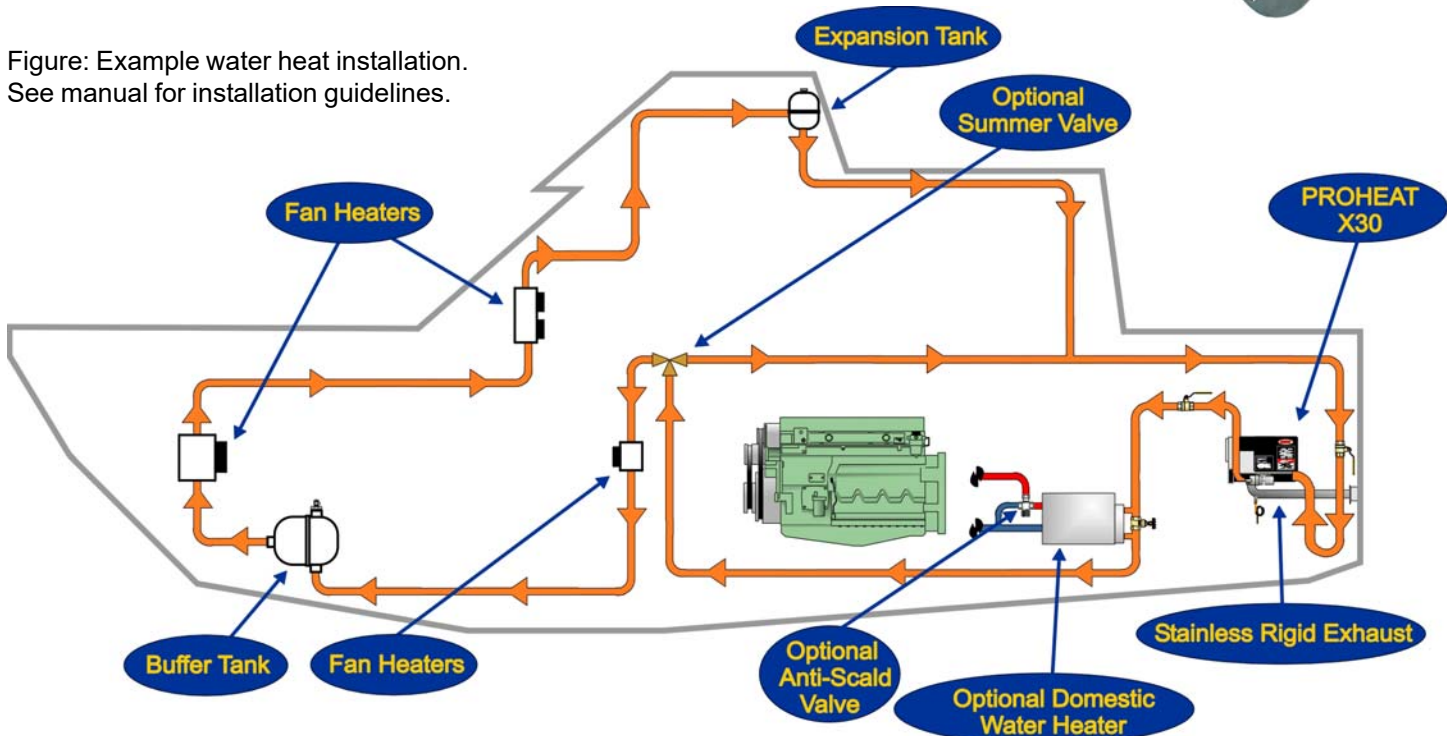

o Marine Installation Manual

Figure: Example water heat installation.
See manual for installation guidelines.