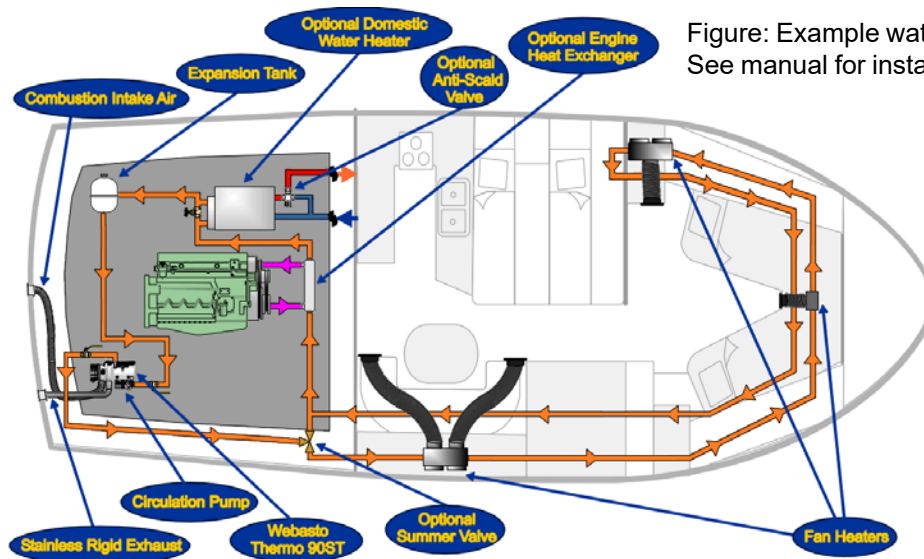

- o Ready for hassle free **thermostat** wiring
Up to **four zones!**
- o Domestic water heater control wiring
- o Easy to add **engine heat** control
- o **Hour meter** to track run time of the heater
- o Comes with **protective cover** and backing plate
- o **Breaker protection** of heater in one convenient place
- o Fuel pump **indicator light**
- o Fuel pump **priming button**

No more disconnecting or bridging wires.

o Marine Installation Manual

Figure: Example water heat installation. See manual for installation guidelines.

Marine Heating Price List

Thermo Pro 90

**Webasto Model Thermo Pro 90 31,000 BTU Heater Kit
Basic Boat Hydronic Heater Installation Kit with SureWire**