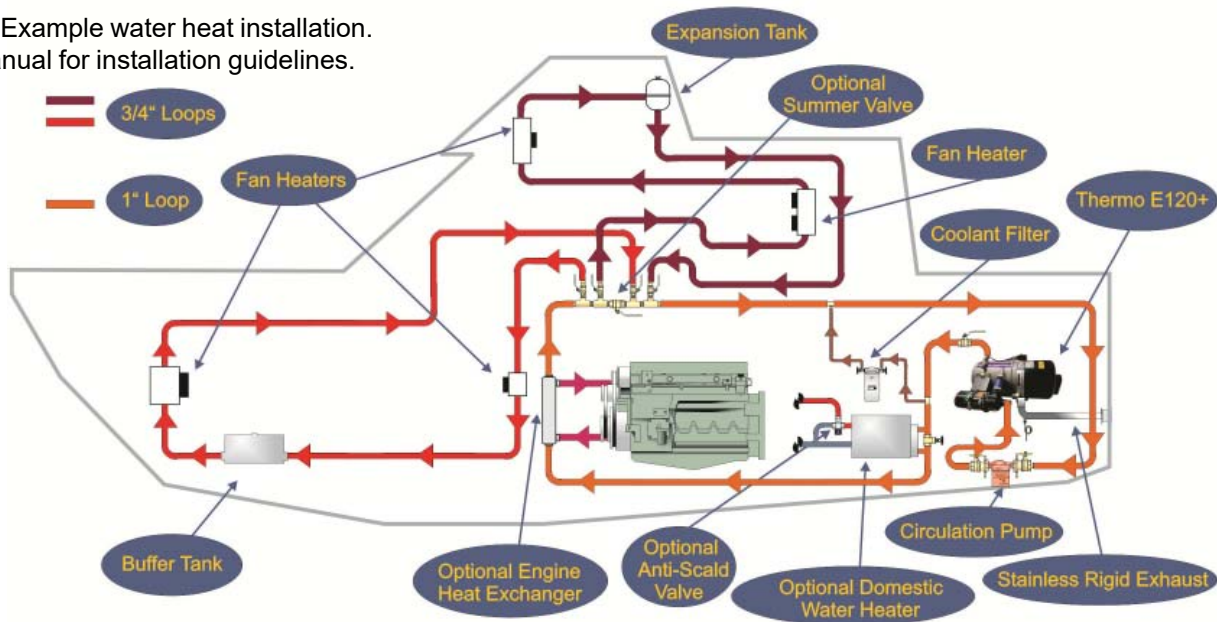

Figure: Example water heat installation.
See manual for installation guidelines.