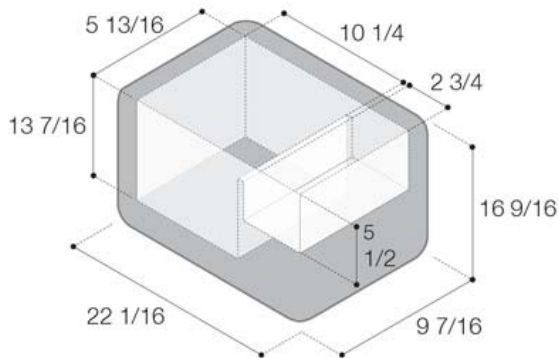

Technical data

Volume	0.56 cf
Weight	17.6 lbs
Power Supply	
Power Voltage (C65D)	12 / 24 Vdc
Power Voltage (C65DAC)	12 / 24 Vdc
	100/240 Vac - 50/60 Hz
Power consumption (W)	45
Current consumption 12 Vdc (A)	3.75
Current consumption 115 Vac (A)	0.391