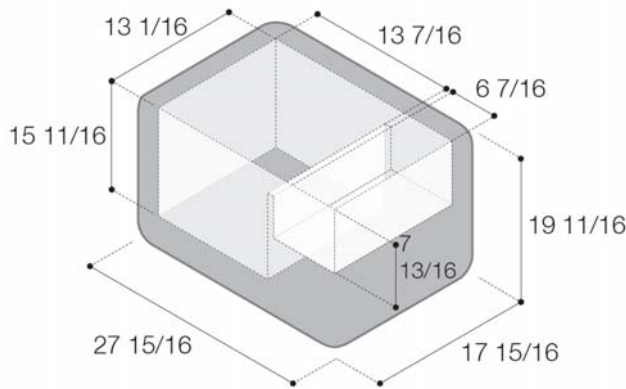

The temperature is adjustable from +50° F to -7.6° F.

Model

VF55P - 1.9 Cu. Ft. Portable Refrigerator / Freezer

The temperature is adjustable from +50° F to -7.6° F.

Technical data

Volume	1.9 cf
Weight	48.5 lbs
Power Supply	
Power Voltage (C65D)	12 / 24 Vdc
Power Voltage (C65DAC)	12 / 24 Vdc
	100/240 Vac - 50/60 Hz
Power consumption (W)	55
Current consumption 12 Vdc (A)	4.58
Current consumption 115 Vac (A)	0.478