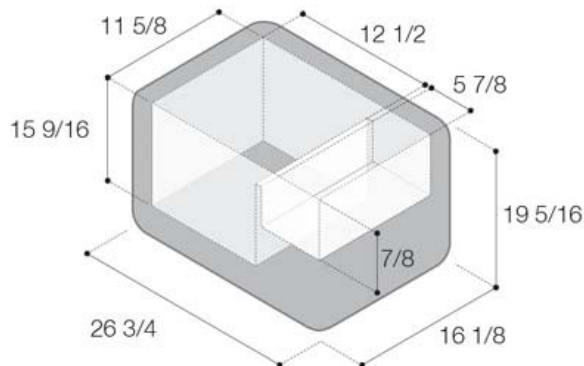

Technical data

Volume	1.6 cf
Weight	48.5 lbs
Power Supply	
Power Voltage (C65D)	12 / 24 Vdc
Power Voltage (C65DAC)	12 / 24 Vdc
	100/240 Vac - 50/60 Hz
Power consumption (W)	45
Current consumption 12 Vdc (A)	4.58
Current consumption 115 Vac (A)	0.478