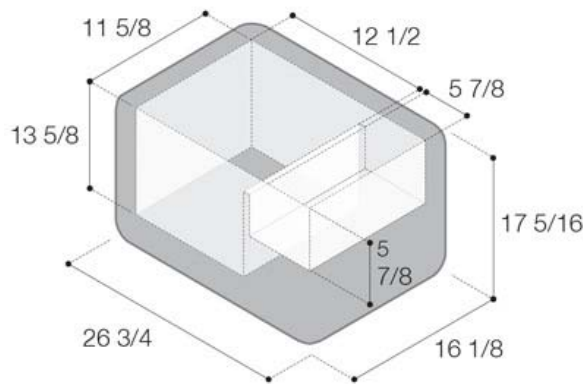

Model

VF35P - 1.2 Cu. Ft. Portable Refrigerator / Freezer

The temperature is adjustable from +50° F to -7.6° F.

Technical data

Volume	1.2 cf
Weight	43 lbs
Power Supply	
Power Voltage (C65D)	12 / 24 Vdc
Power Voltage (C65DAC)	12 / 24 Vdc
	100/240 Vac - 50/60 Hz
Power consumption (W)	55
Current consumption 12 Vdc (A)	4.58
Current consumption 115 Vac (A)	0.478