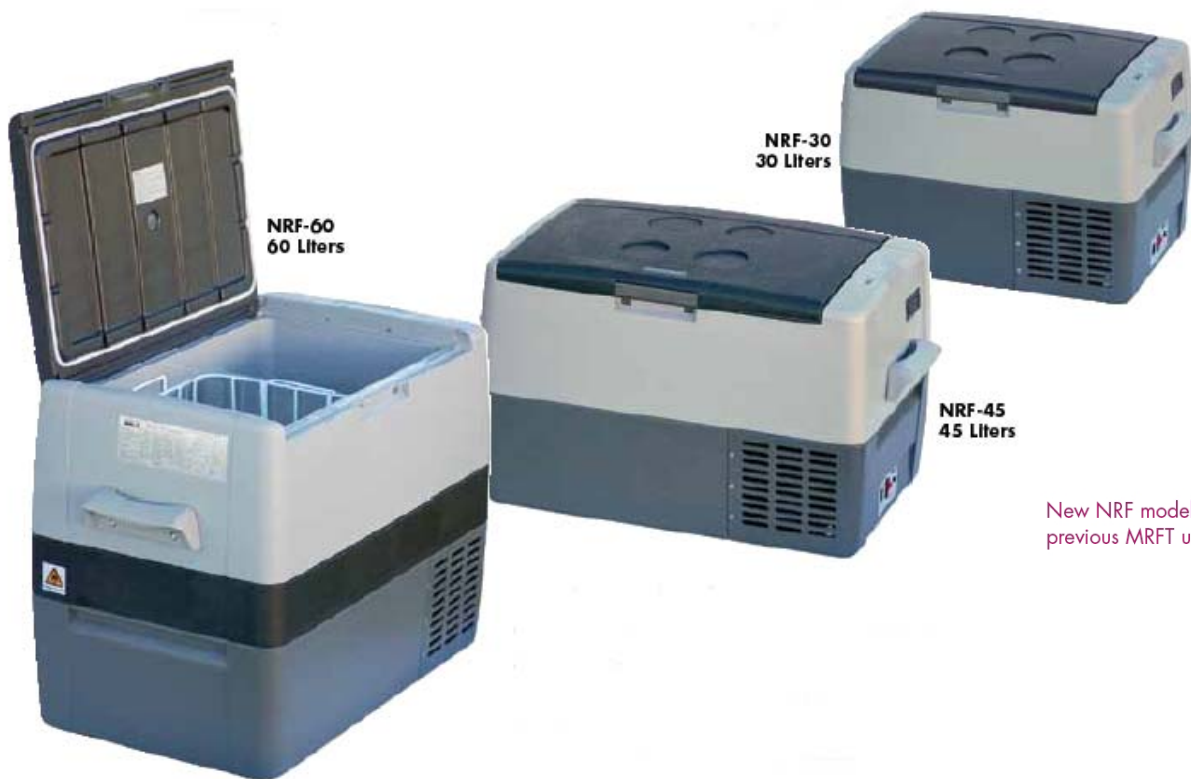

* Power consumption W / 24 Hours in operation on 12 Volt with +5 °C in the refrigeration space, ambient temperature +25 °C

Isotherm Portable Travel Boxes

Inimitable travel mates: TB 15 and 18

- Equipped with **NEW BD micro compressor**, the smallest and lightest DC unit on the market
- Very light and compact design, easy to carry (comes with shoulder strap - 19 lbs.)
- Internal LED light
- Electronic thermostat with easy to use display
- ECO function runs compressor at slow speed which saves battery
- MAX mode runs compressor at high speed for quick cooling
- Adjustable shoulder strap

TB 5112/24 V DC

Isotherm Travel Box 51

Model	TB 51 AC/DC
Volume	1.8 cf - 51 liter
Weight (lbs)	46
Temp Range	50 to 0° F
Internal Dimensions	440mm x 270mm x 315mm

Norcold® AC/DC – NRF Series

Norcold compressor refrigerator/freezers...

When your food and drink needs to stay cold – even on the hottest summer day! Better than a cooler! No Ice!

- CFC-free insulation foam and refrigerant
- Hermetically Sealed Compressor with built-in low voltage protection
- Electronic Temperature Control Panel displays the internal temperature and allows you to set desired temp
- Indicator light alerts you to installation issues
- Separate refrigerator-only section prevents freezing of select items
- Battery protection with three settable levels prevents battery drain and automatically turns back on when voltage returns
- Easy-to-clean, removable wire basket for convenience
- Stainless-steel interior prevents stains and improves cooling
- Durable and corrosion-proof plastic exterior with heavy-duty removable handles
- DC cord with cigarette lighter plug included
- Optional adaptor allows AC Operation
- Easily reversible and removable Hinge Lid
- Two-year limited warranty