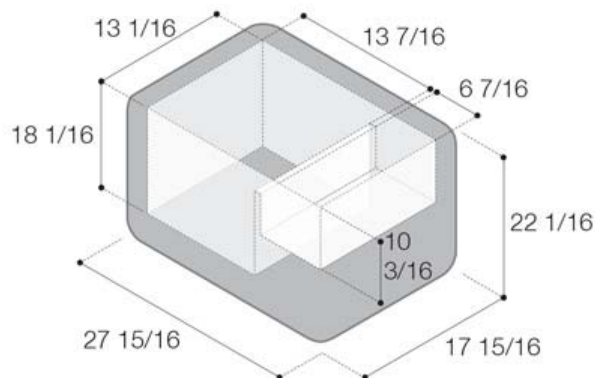

Technical data

Volume	2.3 cf
Weight	50.7 lbs
Power Supply	
Power Voltage (C65D)	12 / 24 Vdc
Power Voltage (C65DAC)	12 / 24 Vdc
	100/240 Vac - 50/60 Hz
Power consumption (W)	55
Current consumption 12 Vdc (A)	4.58
Current consumption 115 Vac (A)	0.478

The temperature is adjustable from +50° F to -7.6° F.